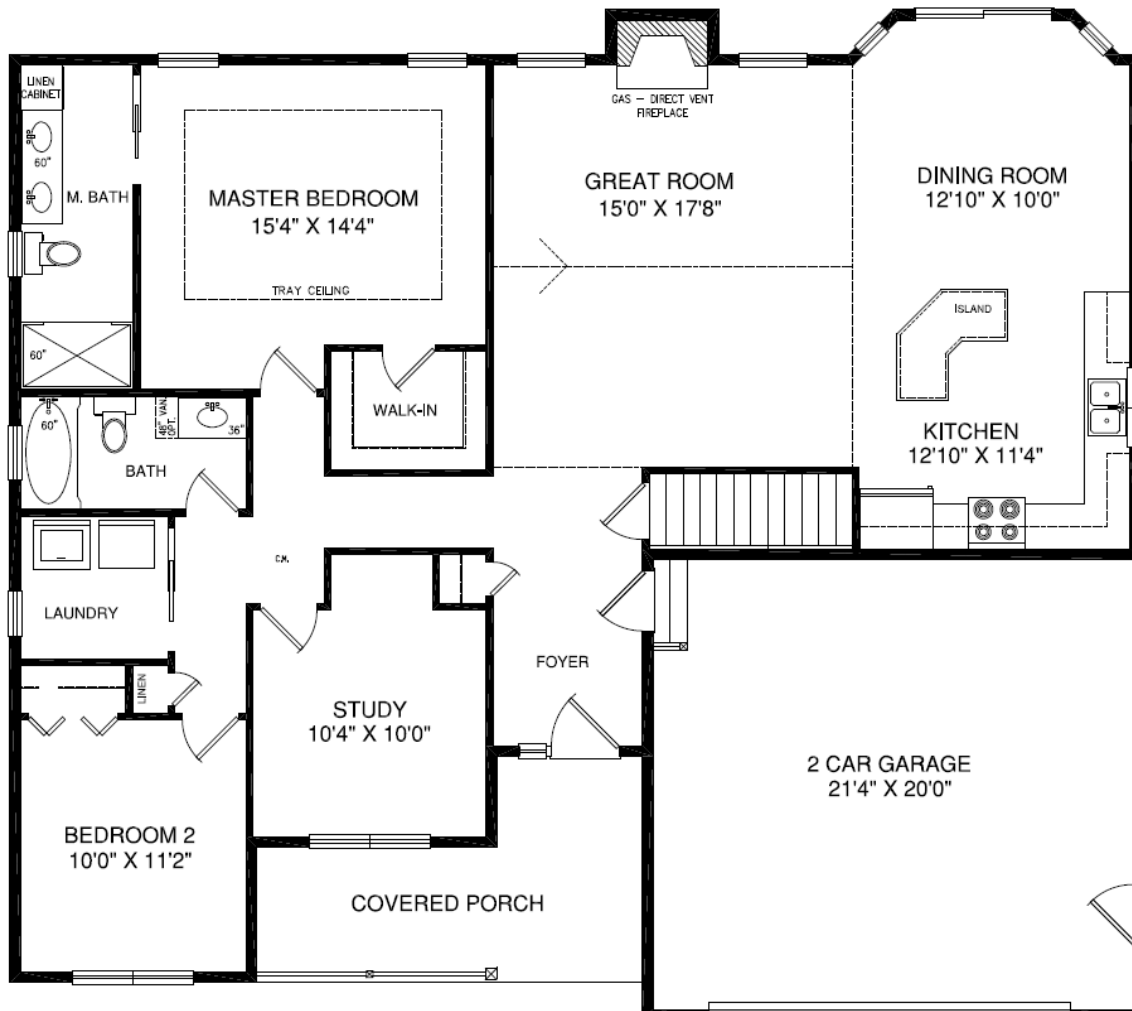

**Style: Ranch • Stories: 1 + full basement • Total Square Feet: 1,553**  
**Total Bedrooms: 3 • Total Bathrooms: 2**

Room sizes and dimensions are approximate and may not reflect the final room sizes or dimensions. Builder reserves the right to alter or change plan as deemed necessary by Builder.