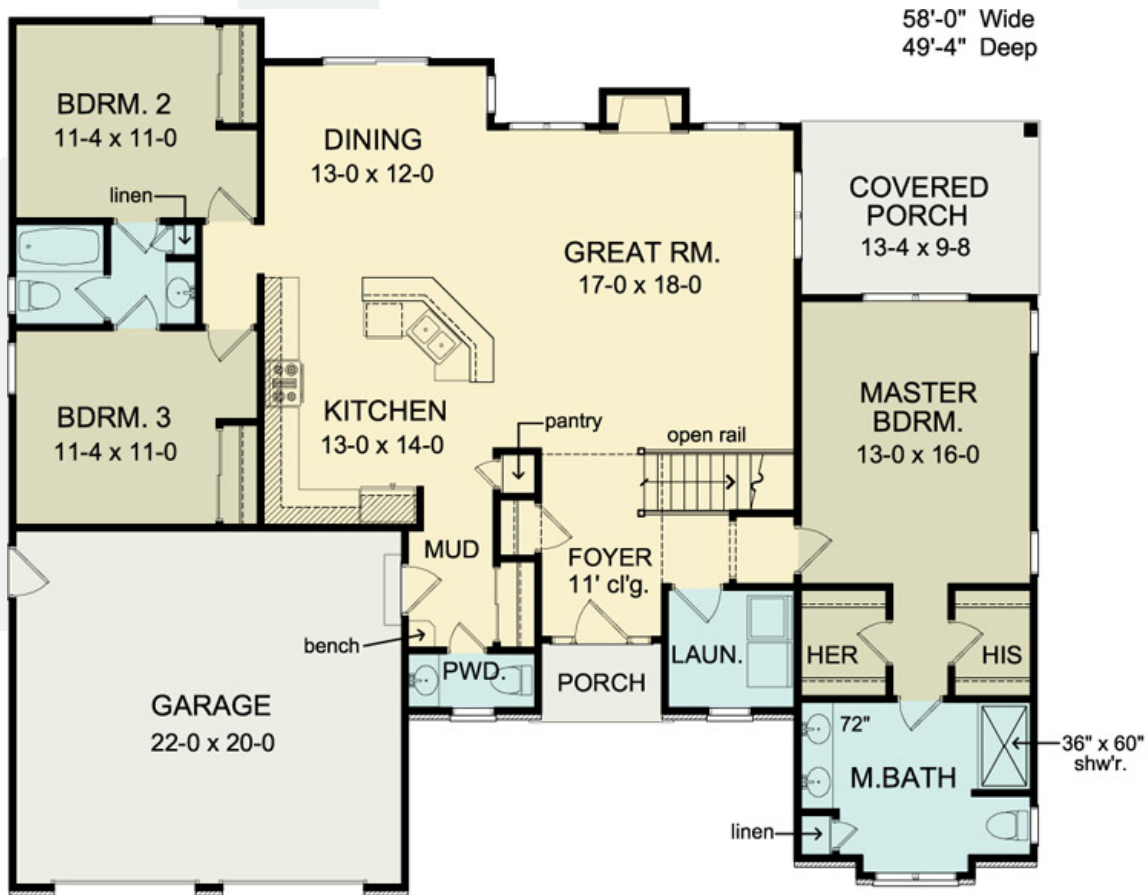

The Riverside

Style: Ranch • **Stories:** 1 + full basement • **Total Square Feet:** 1,796
Total Bedrooms: 3 • **Total Bathrooms:** 2 1/2

Room sizes and dimensions are approximate and may not reflect the final room sizes or dimensions. Builder reserves the right to alter or change plan as deemed necessary by Builder.