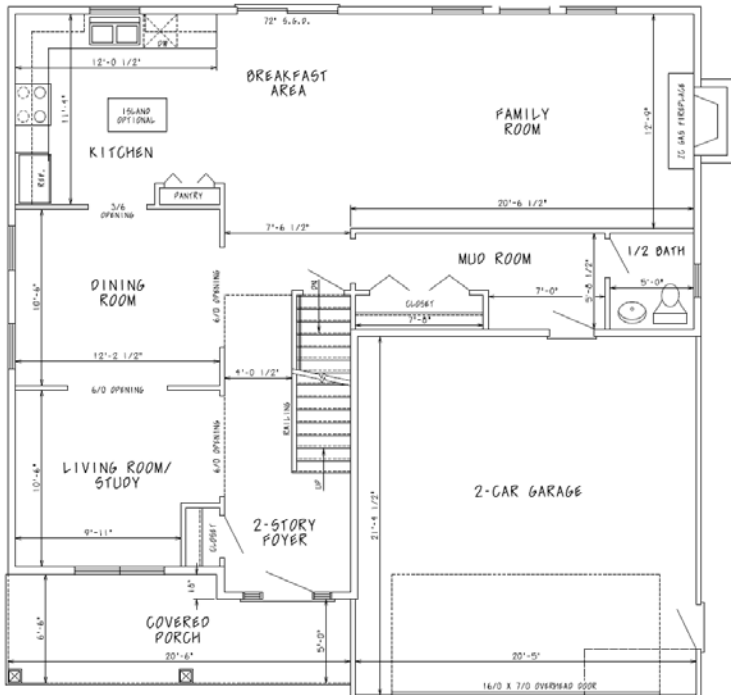

The Clarksville

Style: Colonial
Stories: 2 + full basement
Total Square Feet: 2,545
Total Bedrooms: 4
Total Bathrooms: 2.5

Floor 1

Floor 2