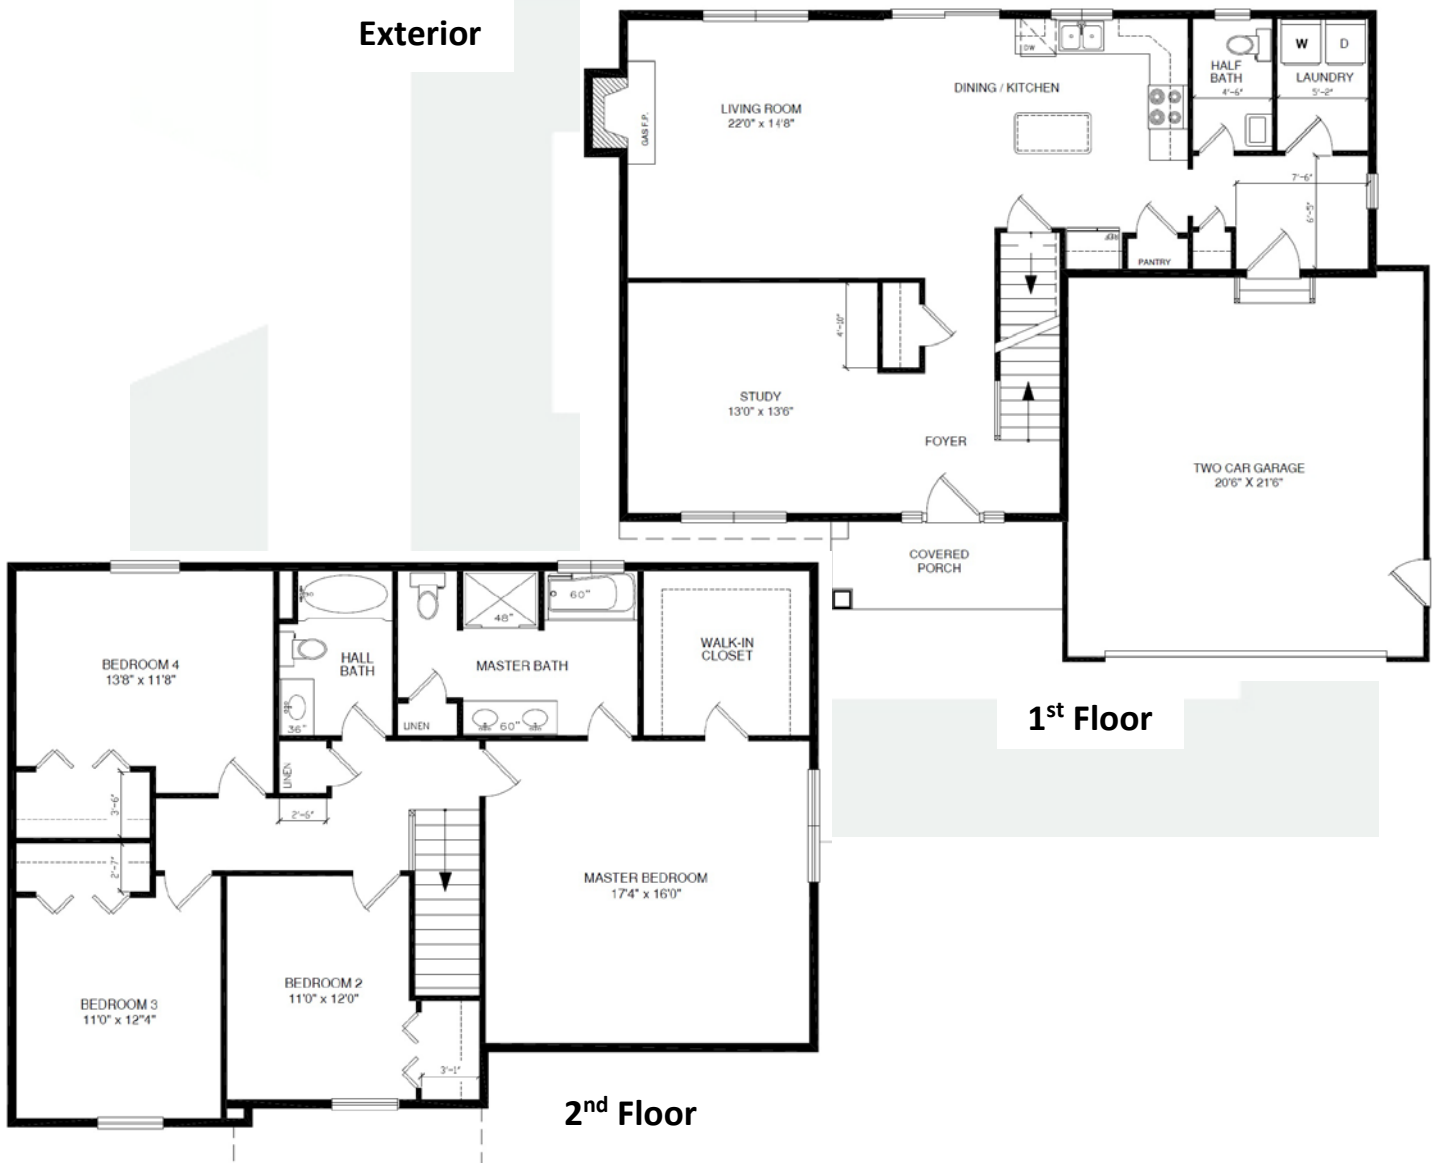

**Style:** Colonial  
**Stories:** 2 + full basement  
**Total Square Feet:** 2,155  
**Total Bedrooms:** 4  
**Total Bathrooms:** 2.5

**Exterior**

Room sizes and dimensions are approximate and may not reflect the final room sizes or dimensions. Builder reserves the right to alter or change plan as deemed necessary by Builder.