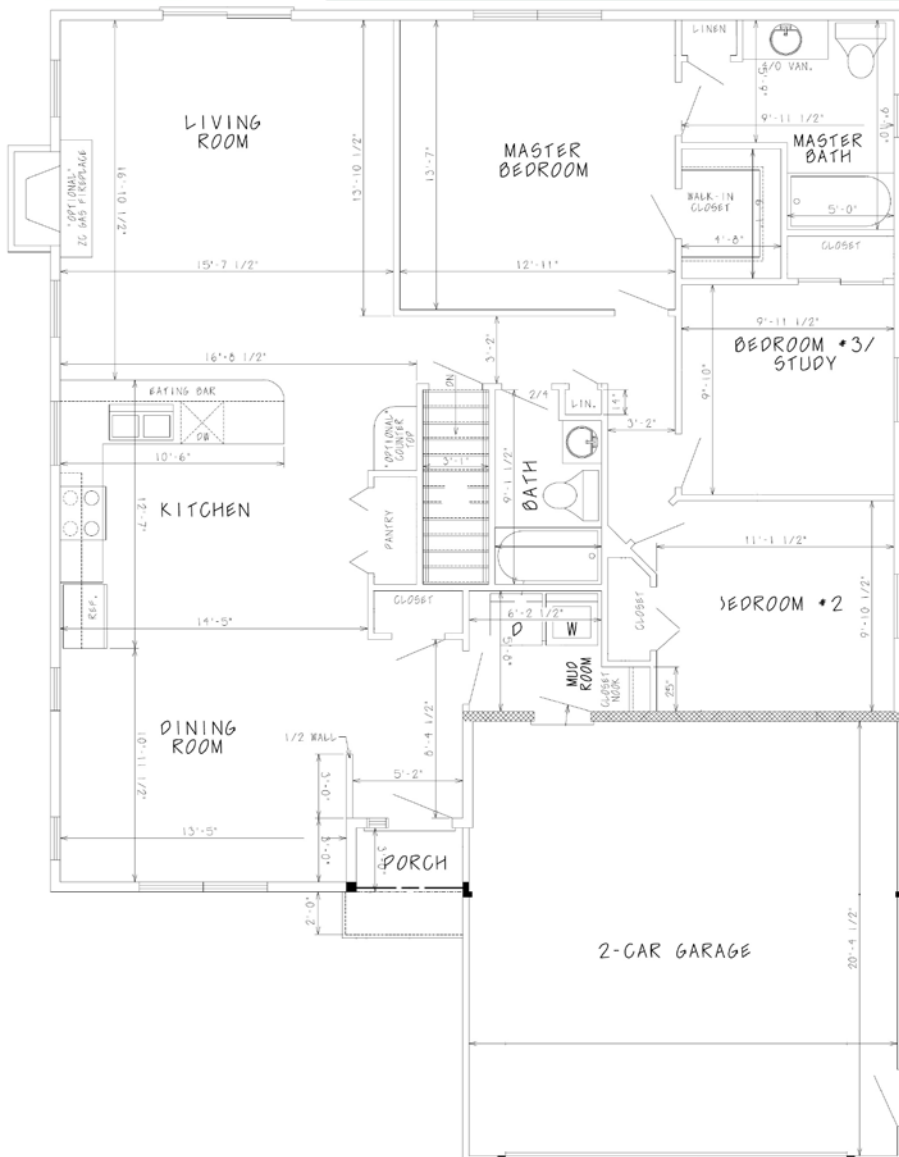

# The Beverwyck

**Style:** Ranch  
**Stories:** 1 + full basement  
**Total Square Feet:** 1,558  
**Total Bedrooms:** 3  
**Total Bathrooms:** 2

Room sizes and dimensions are approximate and may not reflect the final room sizes or dimensions. Builder reserves the right to alter or change plan as deemed necessary by Builder.